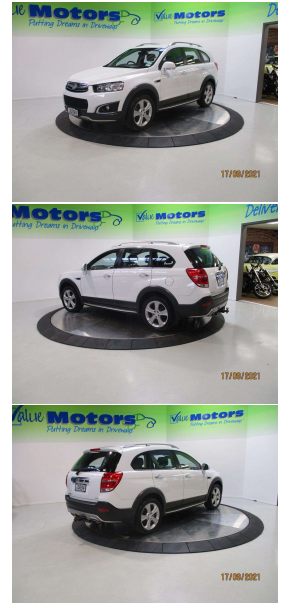

2015 Holden CAPTIVA LTZ 7SEATER DIESEL TURBO

VEHICLE INFORMATION

Cash Price

Includes GST,
Registration &
Licensing

\$22,995

Finance may be
available on this
vehicle.

Ask one of our
friendly staff for
more information.

Gain peace of mind
with Mechanical
Breakdown Insurance.
Ask us how.

Body

4 door, RV-SUV

Odometer

100,250 km

Engine

2231 cc

Fuel Type

Diesel

Transmission

Automatic, All Wheel Drive

Wheels

Factory Alloys

VIN

KL3CD2669FB051958

Reg No.

JDG94

Ext Colour

White

History

NZ New

Seats

7 seats, Leather

Interior