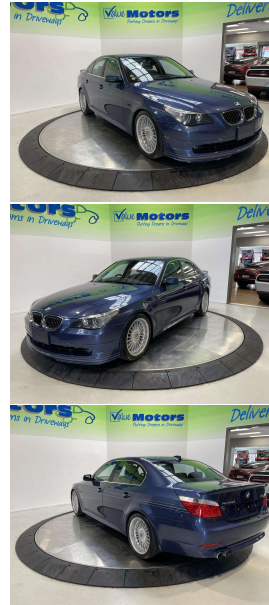

2006 BMW Alpina B5...OUTSTANDING

VEHICLE INFORMATION

Cash Price

Includes GST,
Registration &
Licensing

\$41,995

Includes Clean Car fee of
\$2,875.00

Finance may be
available on this
vehicle.
Ask one of our
friendly staff for
more information.

Gain peace of mind
with Mechanical
Breakdown Insurance.
Ask us how.

Body

4 door, Sedan

Odometer

93,824 km

Engine

4400 cc

Fuel Type

Petrol

Transmission

Auto, Rear Wheel

Wheels

Factory Alloys

VIN

WAPB544006RH10161

Reg No.

PHL436

Ext Colour

Blue

History

-

Seats

5 seats, Leather

Interior