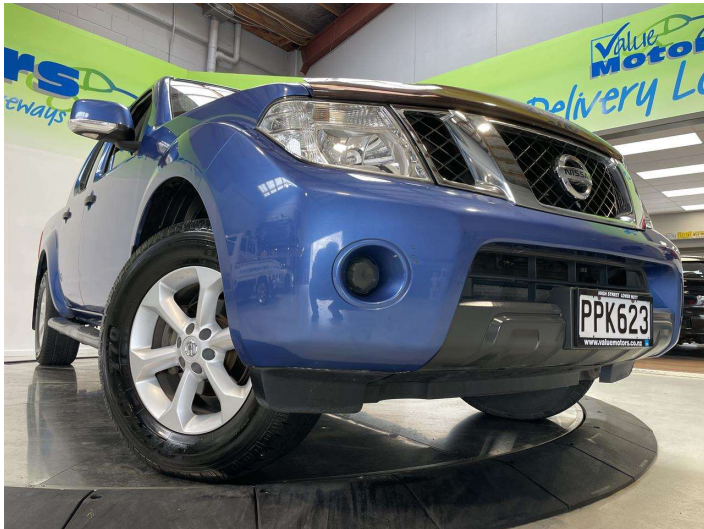

2012 Nissan NAVARA ST-X...LOW KMS ORIGINAL

Purchase Price **\$23,995**

Includes GST, Registration & Licensing Note: A Clean Car fee/rebate does not apply to this vehicle

FinanceNoBlurb

Gain peace of mind with Mechanical Breakdown Insurance. **Ask us how.**

Top features

- » Air Bags
- » Air Conditioning
- » Running Boards
- » Tinted Glass
- » Tow Bar

Body Style
4 door, Ute

Odometer
89,246 km

Engine
2500 cc

Fuel Type
Diesel

Transmission
Manual, Rear Wheel

Wheels
Factory Alloys

VIN
VSKCVAD40A0472977

Interior
Black, Cloth

Safety

Based on 2023 UCSR rating for 05-15 models

Reg No.
PPK623

Ext Colour
Blue

History
NZ New

Seats
5 seats, Cloth