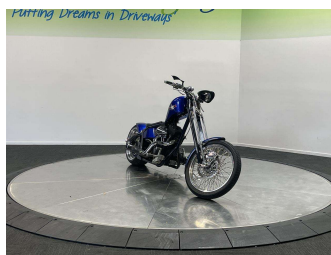

2011 LVVTA MJ CHOPPER SERIOUSLY COOL MOTOR

Purchase Price **\$22,995**
Includes GST, Registration & Licensing

Finance may be available on this vehicle. Ask one of our friendly staff for more information.

Gain peace of mind with Mechanical Breakdown Insurance. **Ask us how.**

Top features
None Listed

Body Style
Motorbike - Road Cruiser

Odometer
24,726 km

Engine
1340 cc, Internal Combustion

Fuel Type
Petrol

Transmission
Manual