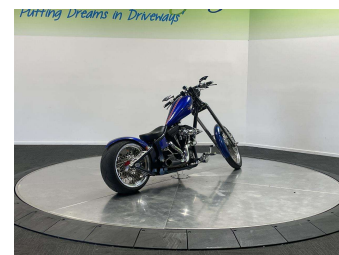

2011 LVVTA MJ CHOPPER SERIOUSLY COOL MOTOR

Purchase Price **\$22,995**
Includes GST, Registration & Licensing

Finance may be available on this vehicle. Ask one of our friendly staff for more information.

Gain peace of mind with Mechanical Breakdown Insurance. **Ask us how.**

Top features
None Listed

Body Style
Motorbike - Road Cruiser

Odometer
24,726 km

Engine
1340 cc, Internal Combustion

Fuel Type
Petrol

Transmission
Manual