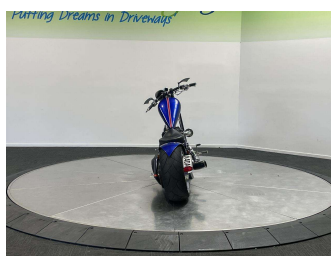

2011 LVVTA MJ CHOPPER SERIOUSLY COOL MOTOR

Purchase Price **$22,995**
Includes GST, Registration & Licensing

Finance may be available on this vehicle. Ask one of our friendly staff for more information.

Gain peace of mind with Mechanical Breakdown Insurance. **Ask us how.**

Top features
None Listed

Body Style
Motorbike - Road Cruiser

Odometer
24,726 km

Engine
1340 cc, Internal Combustion

Fuel Type
Petrol

Transmission
Manual

Wheels
-

VIN
7AT08E00X10700609

Interior
-

Safety
-

Reg No.
A4DAF

Ext Colour
Blue

History
NZ New, 4 owners

Seats
-

CO2 Emissions
-

Energy Economy
-

-

Stock ID: 22058

Value Motors | Phone 04 589 6289 | Email sales@valuemotors.co.nz
355 High Street, Lower Hutt 5010, New Zealand
www.valuemotors.co.nz